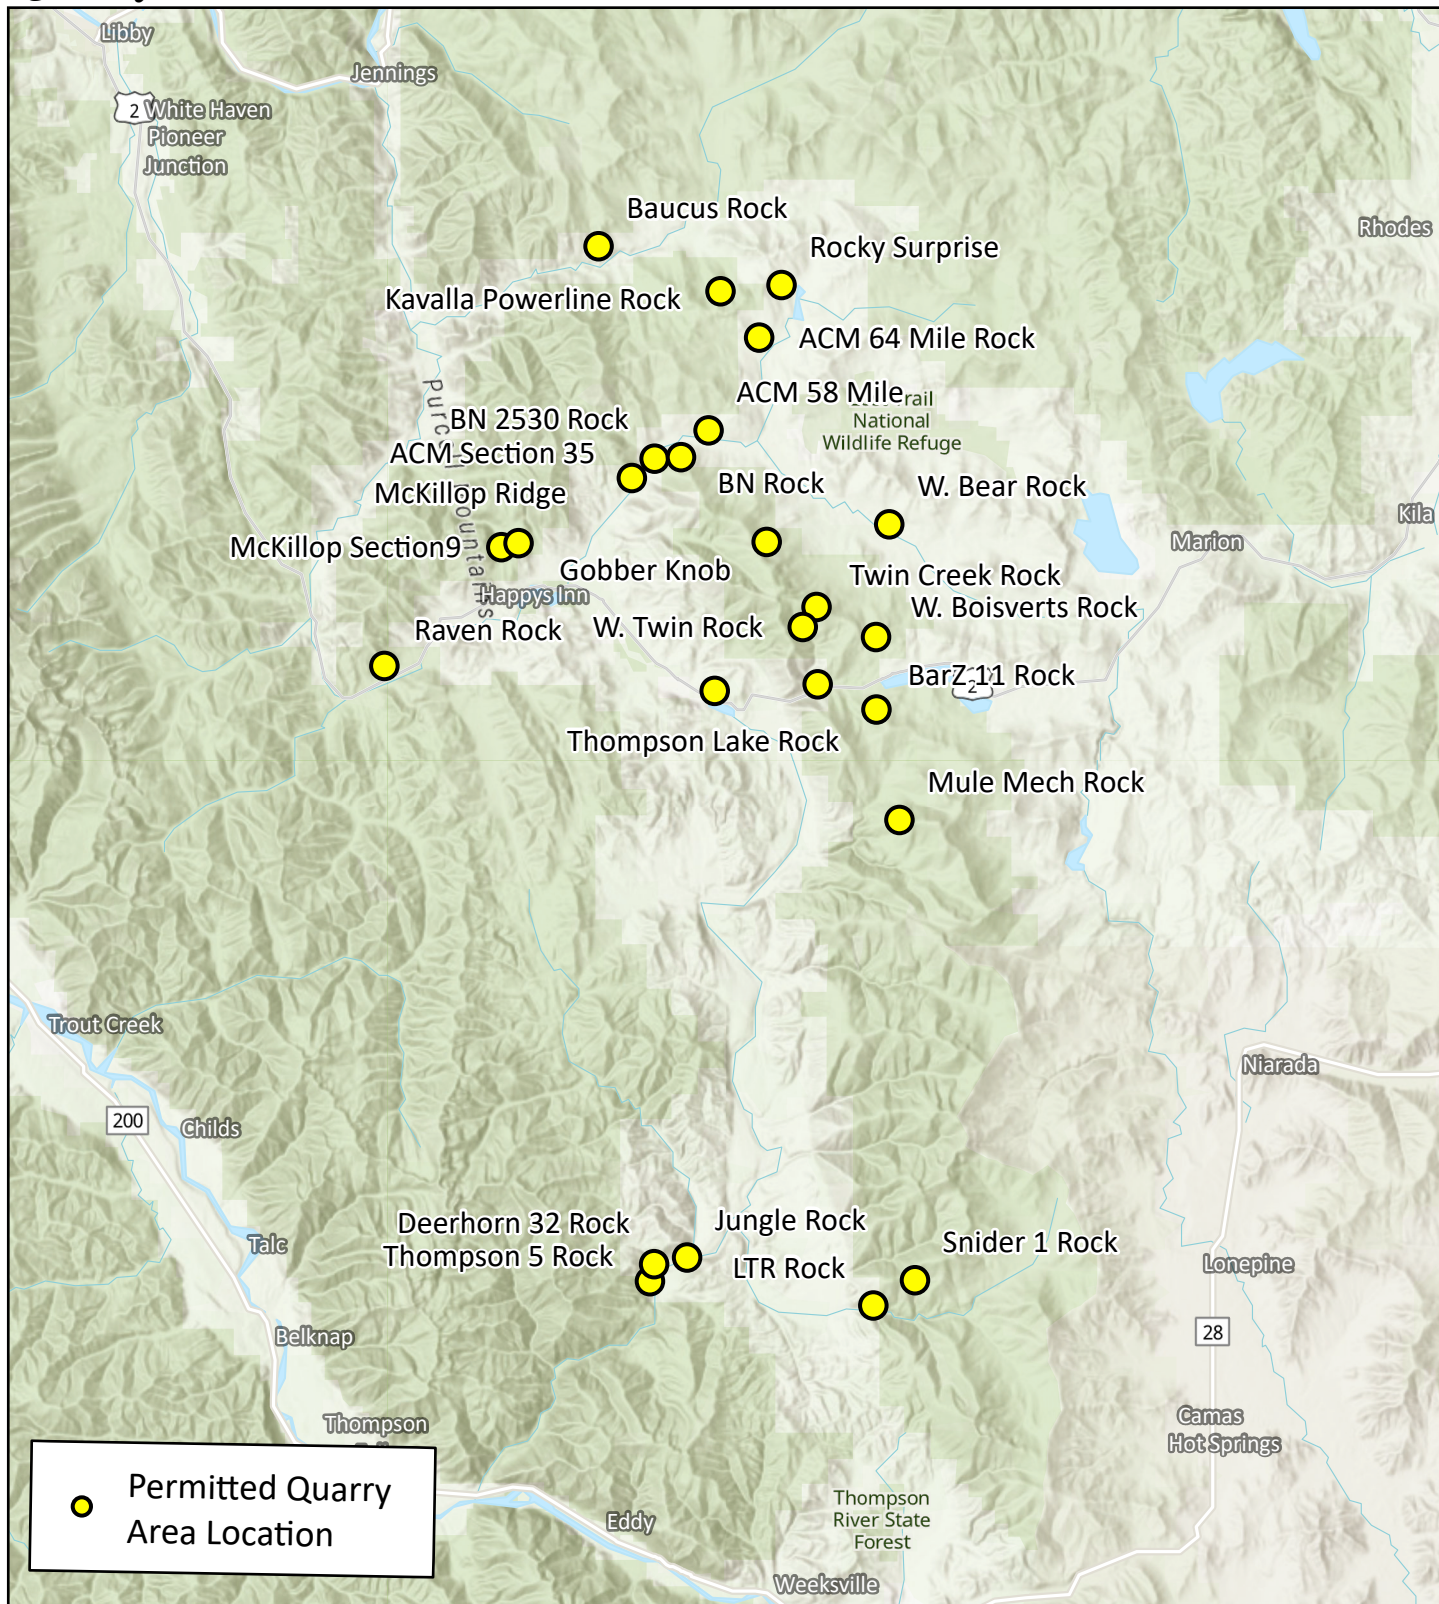

Hard Rock Mining Operating Permit #00203 Green Diamond Resource Company Quarry Permit Areas

Esri, CGIAR, USGS, Sources: Esri, TomTom, Garmin, FAO, NOAA, USGS, © OpenStreetMap contributors, and the GIS User Community