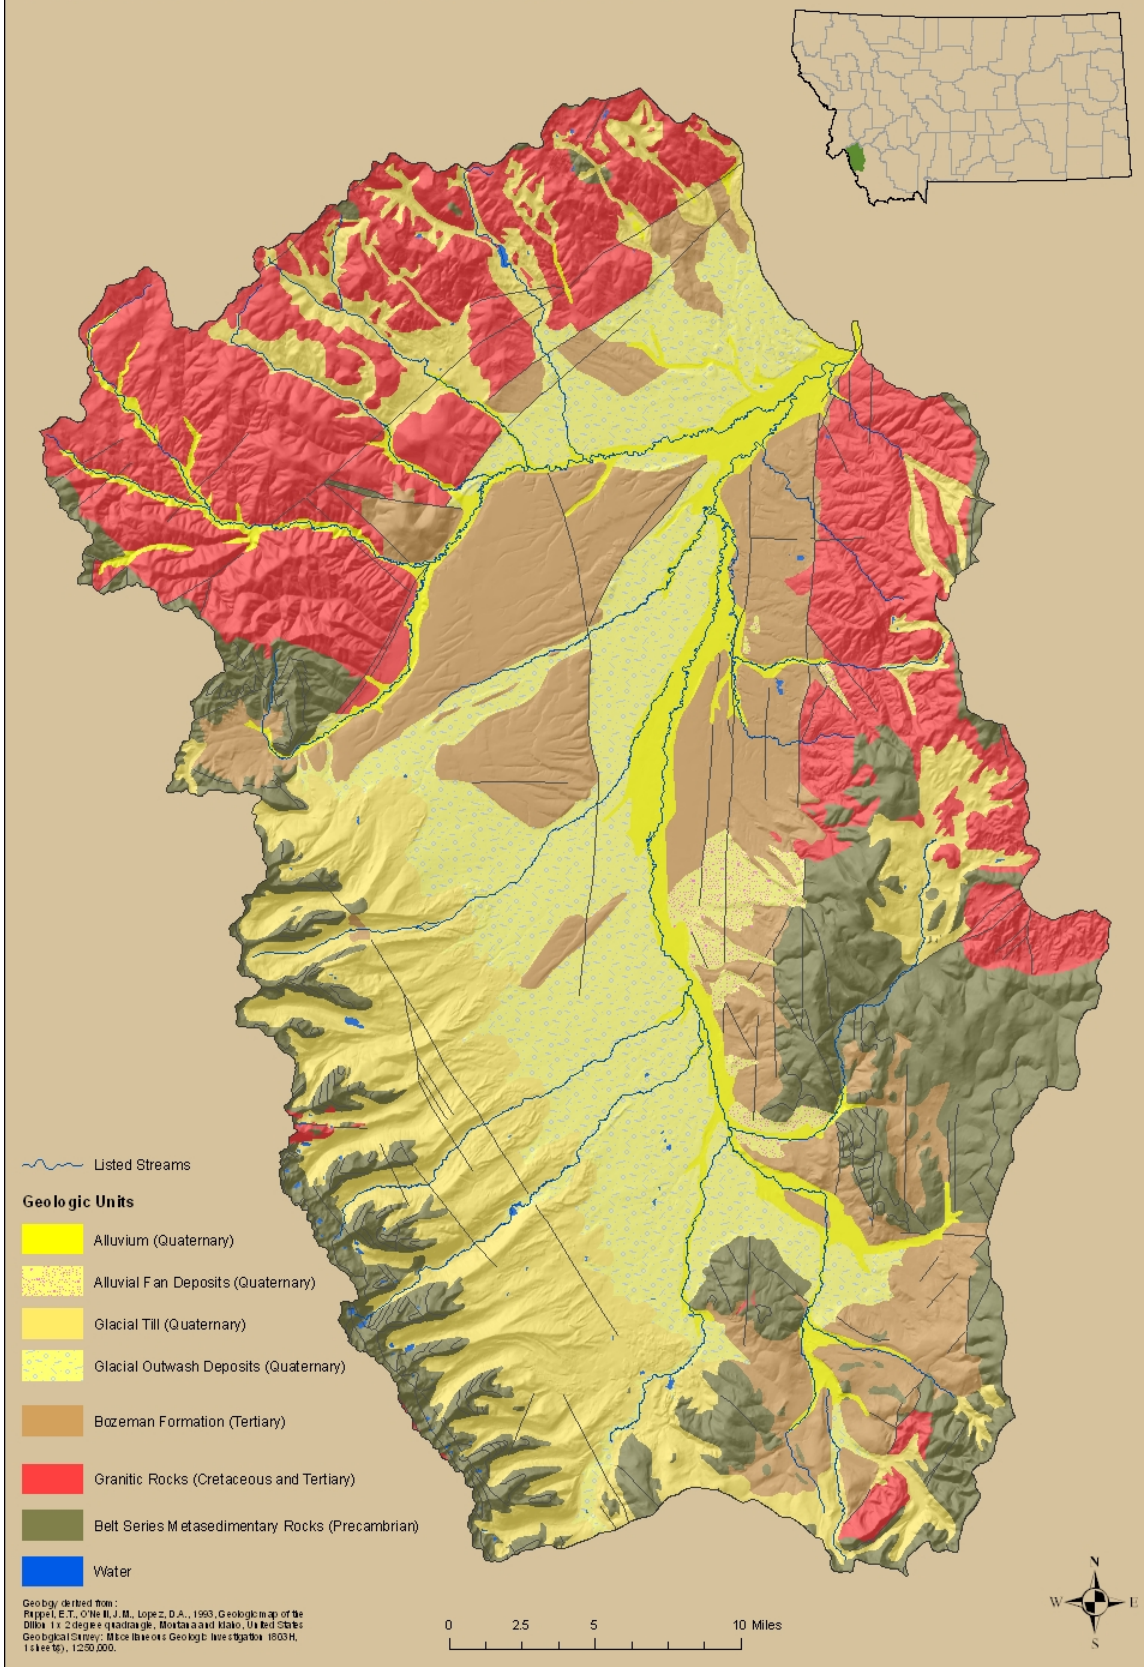

APPENDIX K UPPER AND NORTH FORK BIG HOLE RIVER PLANNING AREA TMDL MAPS

Map 2. Geology of the Upper Big Hole Valley & Surrounding Mountain Ranges

Map 3. Known Mining Locations in the Upper & North Fork Big Hole TPAs.