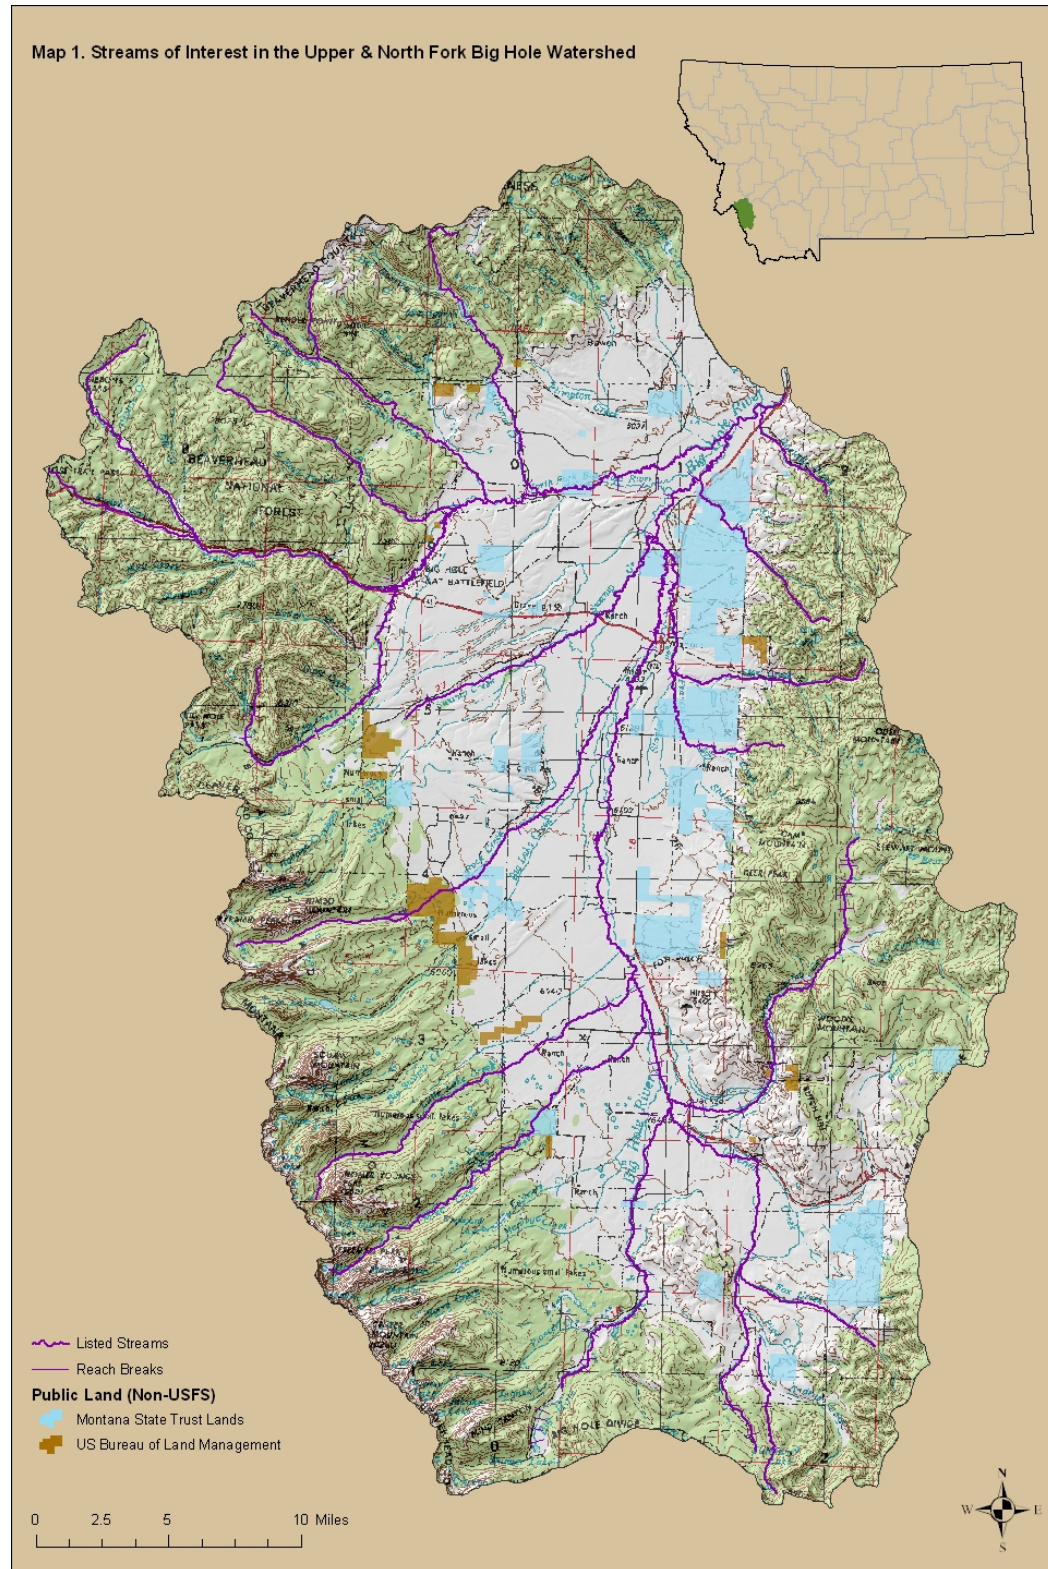

APPENDIX K UPPER AND NORTH FORK BIG HOLE RIVER PLANNING AREA TMDL MAPS

Map 2. Geology of the Upper Big Hole Valley & Surrounding Mountain Ranges

Map 3. Known Mining Locations in the Upper & North Fork Big Hole TPAs.