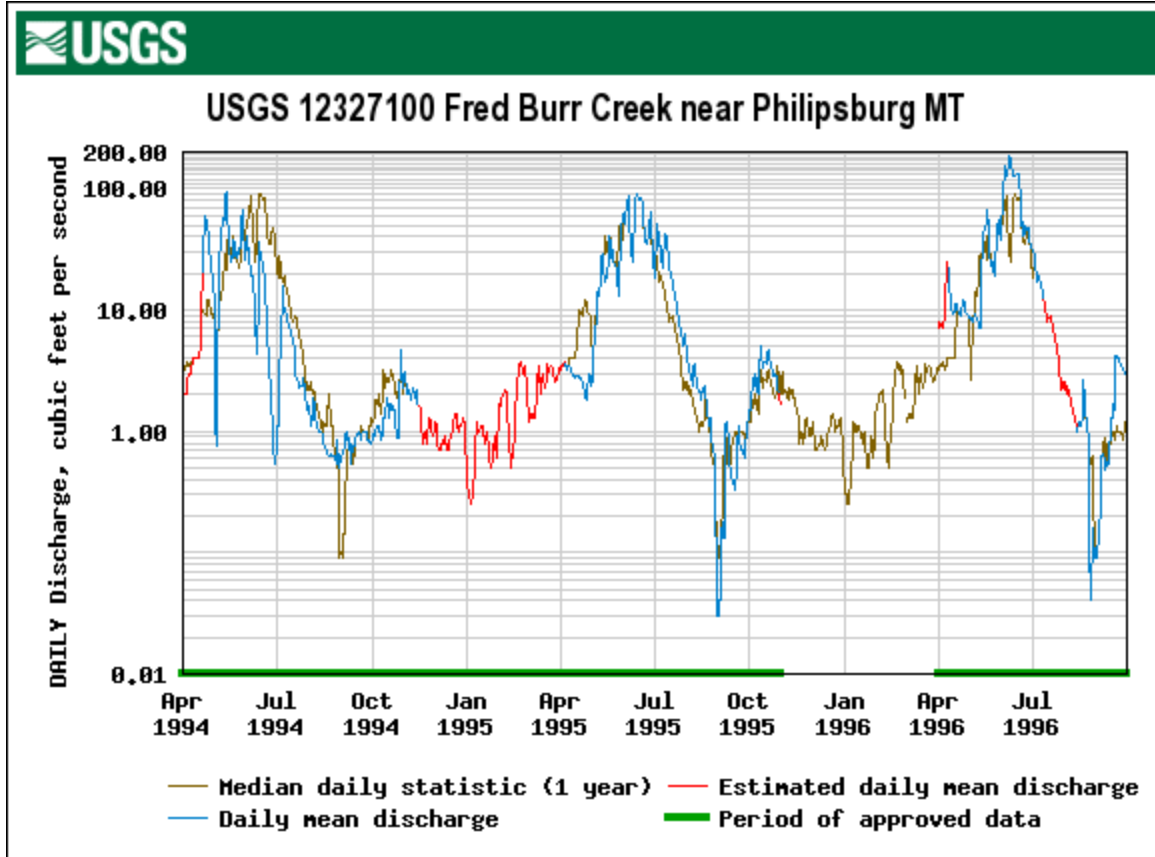

LIST OF TABLES

Table B-1. Fish Species	B-9
Table B-2. Metals	B-11

B1.0 STREAM FLOW DATA

Figure B-1. Stream Flow Data - Flint Creek near Southern Cross, MT

Figure B-2. Stream Flow Data - Flint Creek at Maxville, MT

Figure B-3. Stream Flow Data - Flint Creek near Drummond, MT

Figure B-4. Stream Flow Data - Fred Burr Creek near Phillipsburg, MT

Figure B-5. Stream Flow Data - Boulder Creek at Maxville, MT

B2.0 FISH SPECIES