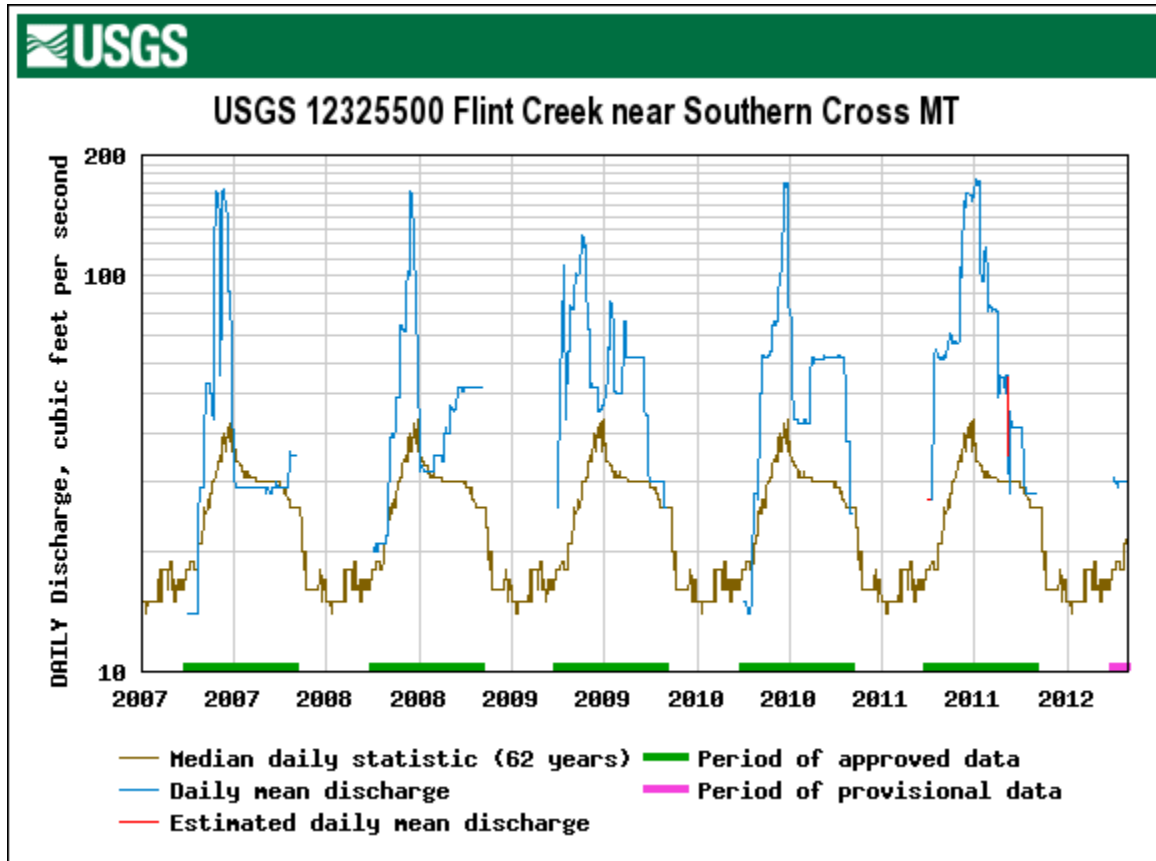

APPENDIX B – DATA

TABLE OF CONTENTS

B1.0 Stream Flow Data.....	B-3
B2.0 Fish Species	B-9
B3.0 Metals Data.....	B-11

LIST OF FIGURES

Figure B-1. Stream Flow Data - Flint Creek near Southern Cross, MT	B-3
Figure B-2. Stream Flow Data - Flint Creek at Maxville, MT	B-4
Figure B-3. Stream Flow Data - Flint Creek near Drummond, MT	B-5
Figure B-4. Stream Flow Data - Fred Burr Creek near Phillipsburg, MT.....	B-6
Figure B-5. Stream Flow Data - Boulder Creek at Maxville, MT.....	B-7

LIST OF TABLES

Table B-1. Fish Species	B-9
Table B-2. Metals	B-11

B1.0 STREAM FLOW DATA

Figure B-1. Stream Flow Data - Flint Creek near Southern Cross, MT

Figure B-2. Stream Flow Data - Flint Creek at Maxville, MT

Figure B-3. Stream Flow Data - Flint Creek near Drummond, MT

Figure B-4. Stream Flow Data - Fred Burr Creek near Phillipsburg, MT

Figure B-5. Stream Flow Data - Boulder Creek at Maxville, MT

B2.0 FISH SPECIES