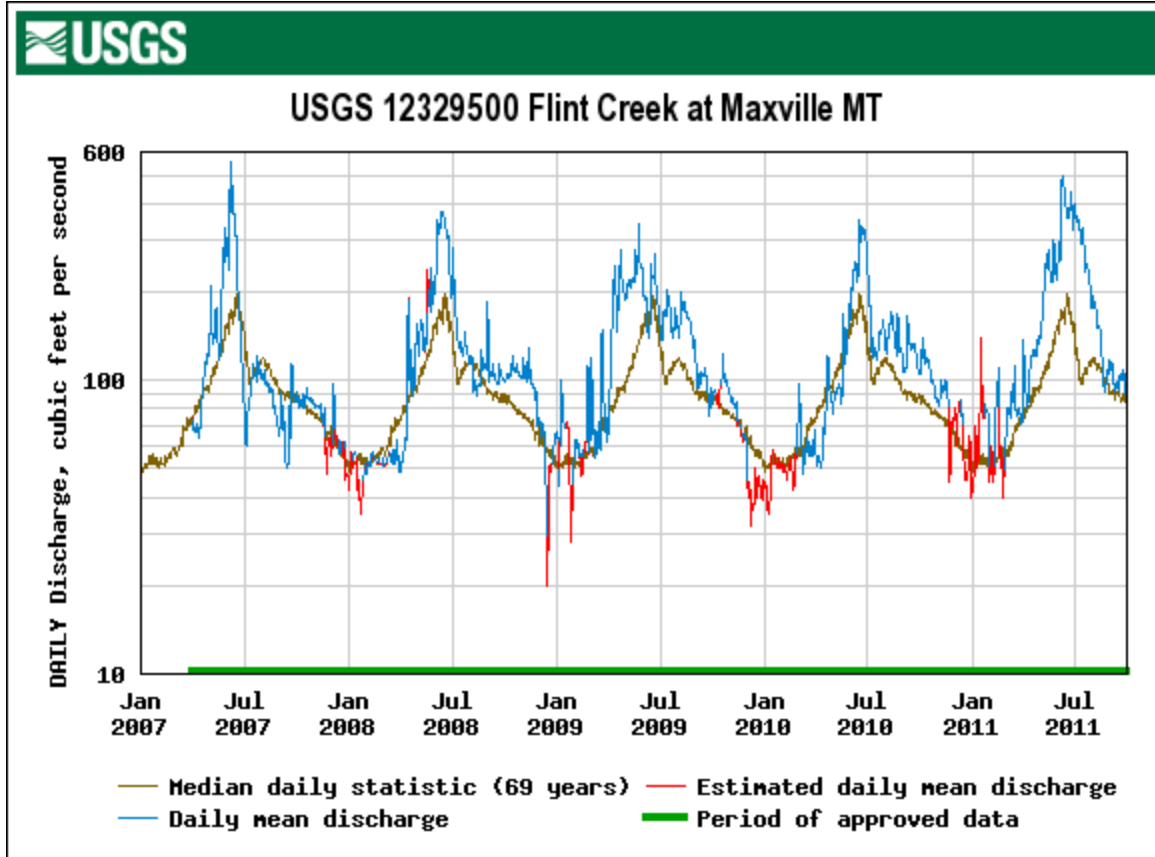

APPENDIX B – DATA

TABLE OF CONTENTS

B1.0 Stream Flow Data.....	B-3
B2.0 Fish Species	B-9
B3.0 Metals Data.....	B-11

LIST OF FIGURES

Figure B-1. Stream Flow Data - Flint Creek near Southern Cross, MT	B-3
Figure B-2. Stream Flow Data - Flint Creek at Maxville, MT	B-4
Figure B-3. Stream Flow Data - Flint Creek near Drummond, MT	B-5
Figure B-4. Stream Flow Data - Fred Burr Creek near Phillipsburg, MT.....	B-6
Figure B-5. Stream Flow Data - Boulder Creek at Maxville, MT.....	B-7

LIST OF TABLES

Table B-1. Fish Species	B-9
Table B-2. Metals	B-11

B1.0 STREAM FLOW DATA

Figure B-1. Stream Flow Data - Flint Creek near Southern Cross, MT

Figure B-2. Stream Flow Data - Flint Creek at Maxville, MT

Figure B-3. Stream Flow Data - Flint Creek near Drummond, MT

Figure B-4. Stream Flow Data - Fred Burr Creek near Phillipsburg, MT

Figure B-5. Stream Flow Data - Boulder Creek at Maxville, MT

B2.0 FISH SPECIES