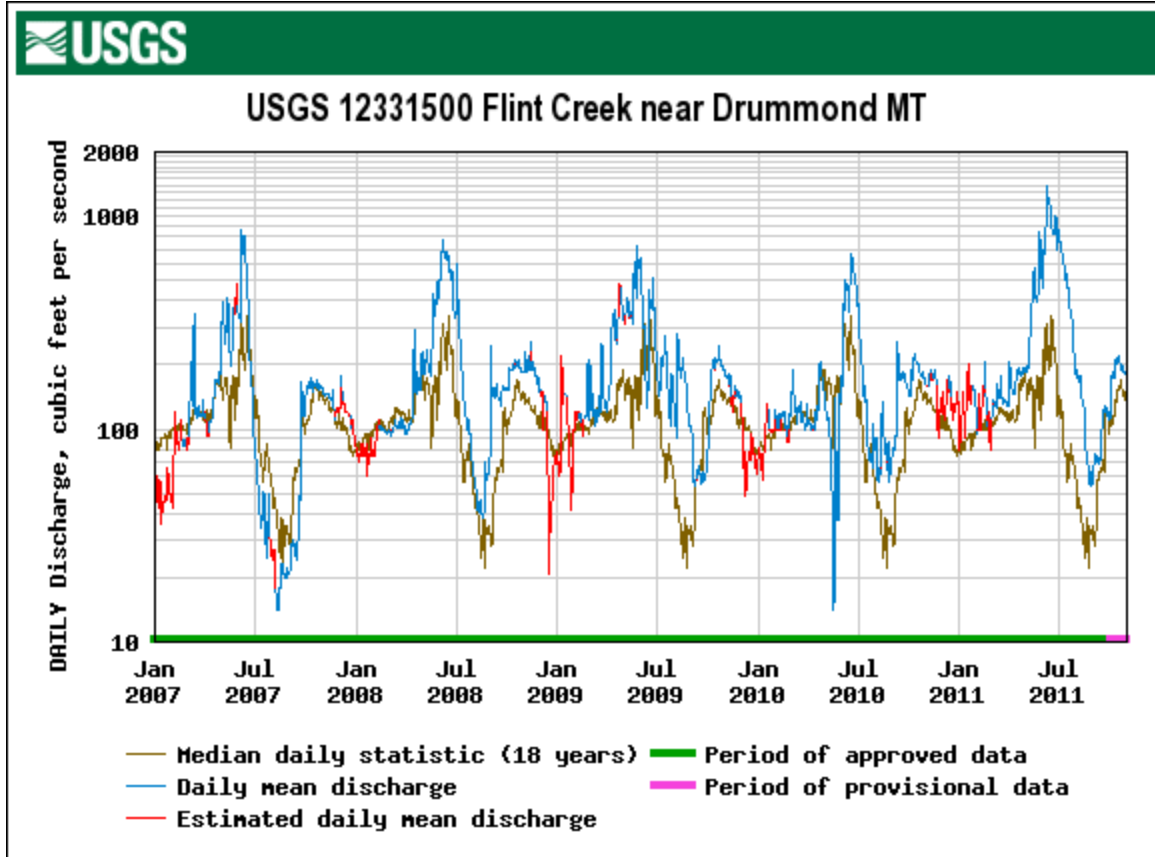

APPENDIX B – DATA

TABLE OF CONTENTS

B1.0 Stream Flow Data.....	B-3
B2.0 Fish Species	B-9
B3.0 Metals Data.....	B-11

LIST OF FIGURES

Figure B-1. Stream Flow Data - Flint Creek near Southern Cross, MT	B-3
Figure B-2. Stream Flow Data - Flint Creek at Maxville, MT	B-4
Figure B-3. Stream Flow Data - Flint Creek near Drummond, MT	B-5
Figure B-4. Stream Flow Data - Fred Burr Creek near Phillipsburg, MT.....	B-6
Figure B-5. Stream Flow Data - Boulder Creek at Maxville, MT.....	B-7

LIST OF TABLES

Table B-1. Fish Species	B-9
Table B-2. Metals	B-11

B1.0 STREAM FLOW DATA

Figure B-1. Stream Flow Data - Flint Creek near Southern Cross, MT

Figure B-2. Stream Flow Data - Flint Creek at Maxville, MT

Figure B-3. Stream Flow Data - Flint Creek near Drummond, MT

Figure B-4. Stream Flow Data - Fred Burr Creek near Phillipsburg, MT

Figure B-5. Stream Flow Data - Boulder Creek at Maxville, MT

B2.0 FISH SPECIES