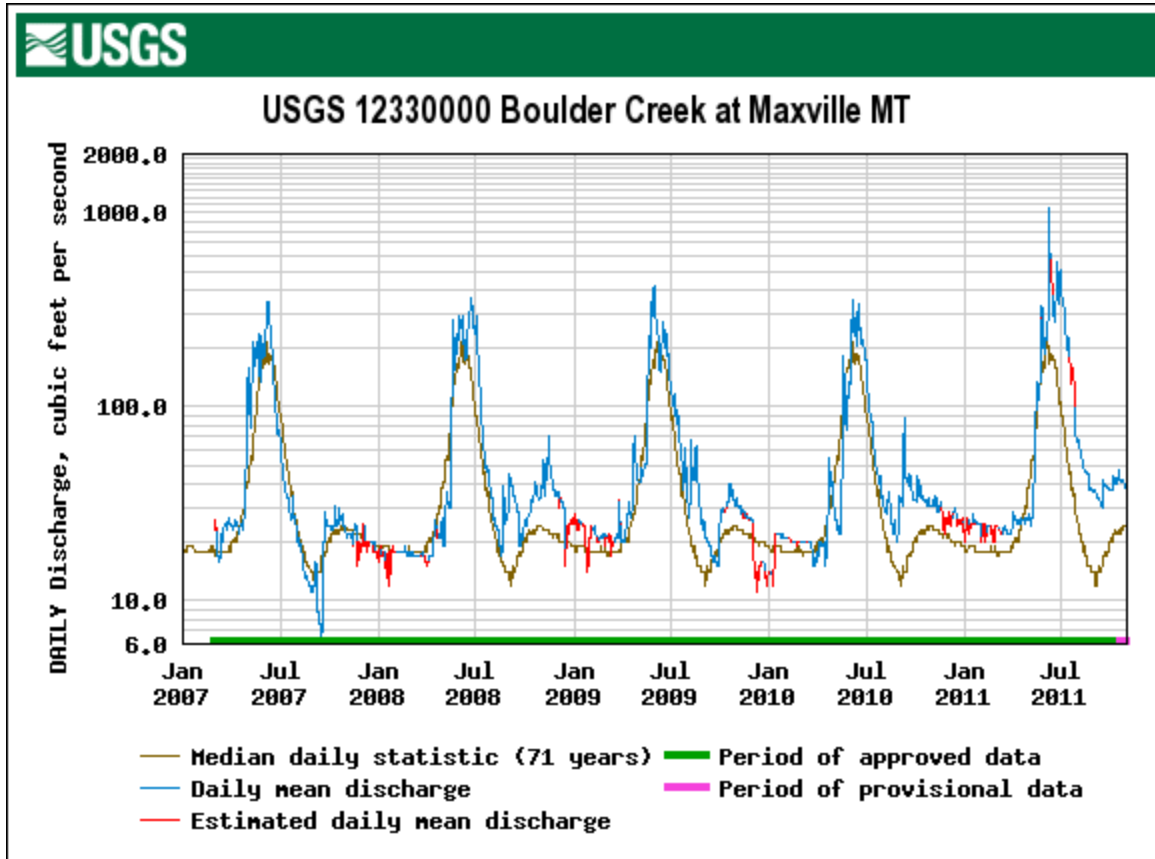

LIST OF TABLES

Table B-1. Fish Species	B-9
Table B-2. Metals	B-11

B1.0 STREAM FLOW DATA

Figure B-1. Stream Flow Data - Flint Creek near Southern Cross, MT

Figure B-2. Stream Flow Data - Flint Creek at Maxville, MT

Figure B-3. Stream Flow Data - Flint Creek near Drummond, MT

Figure B-4. Stream Flow Data - Fred Burr Creek near Phillipsburg, MT

Figure B-5. Stream Flow Data - Boulder Creek at Maxville, MT

B2.0 FISH SPECIES