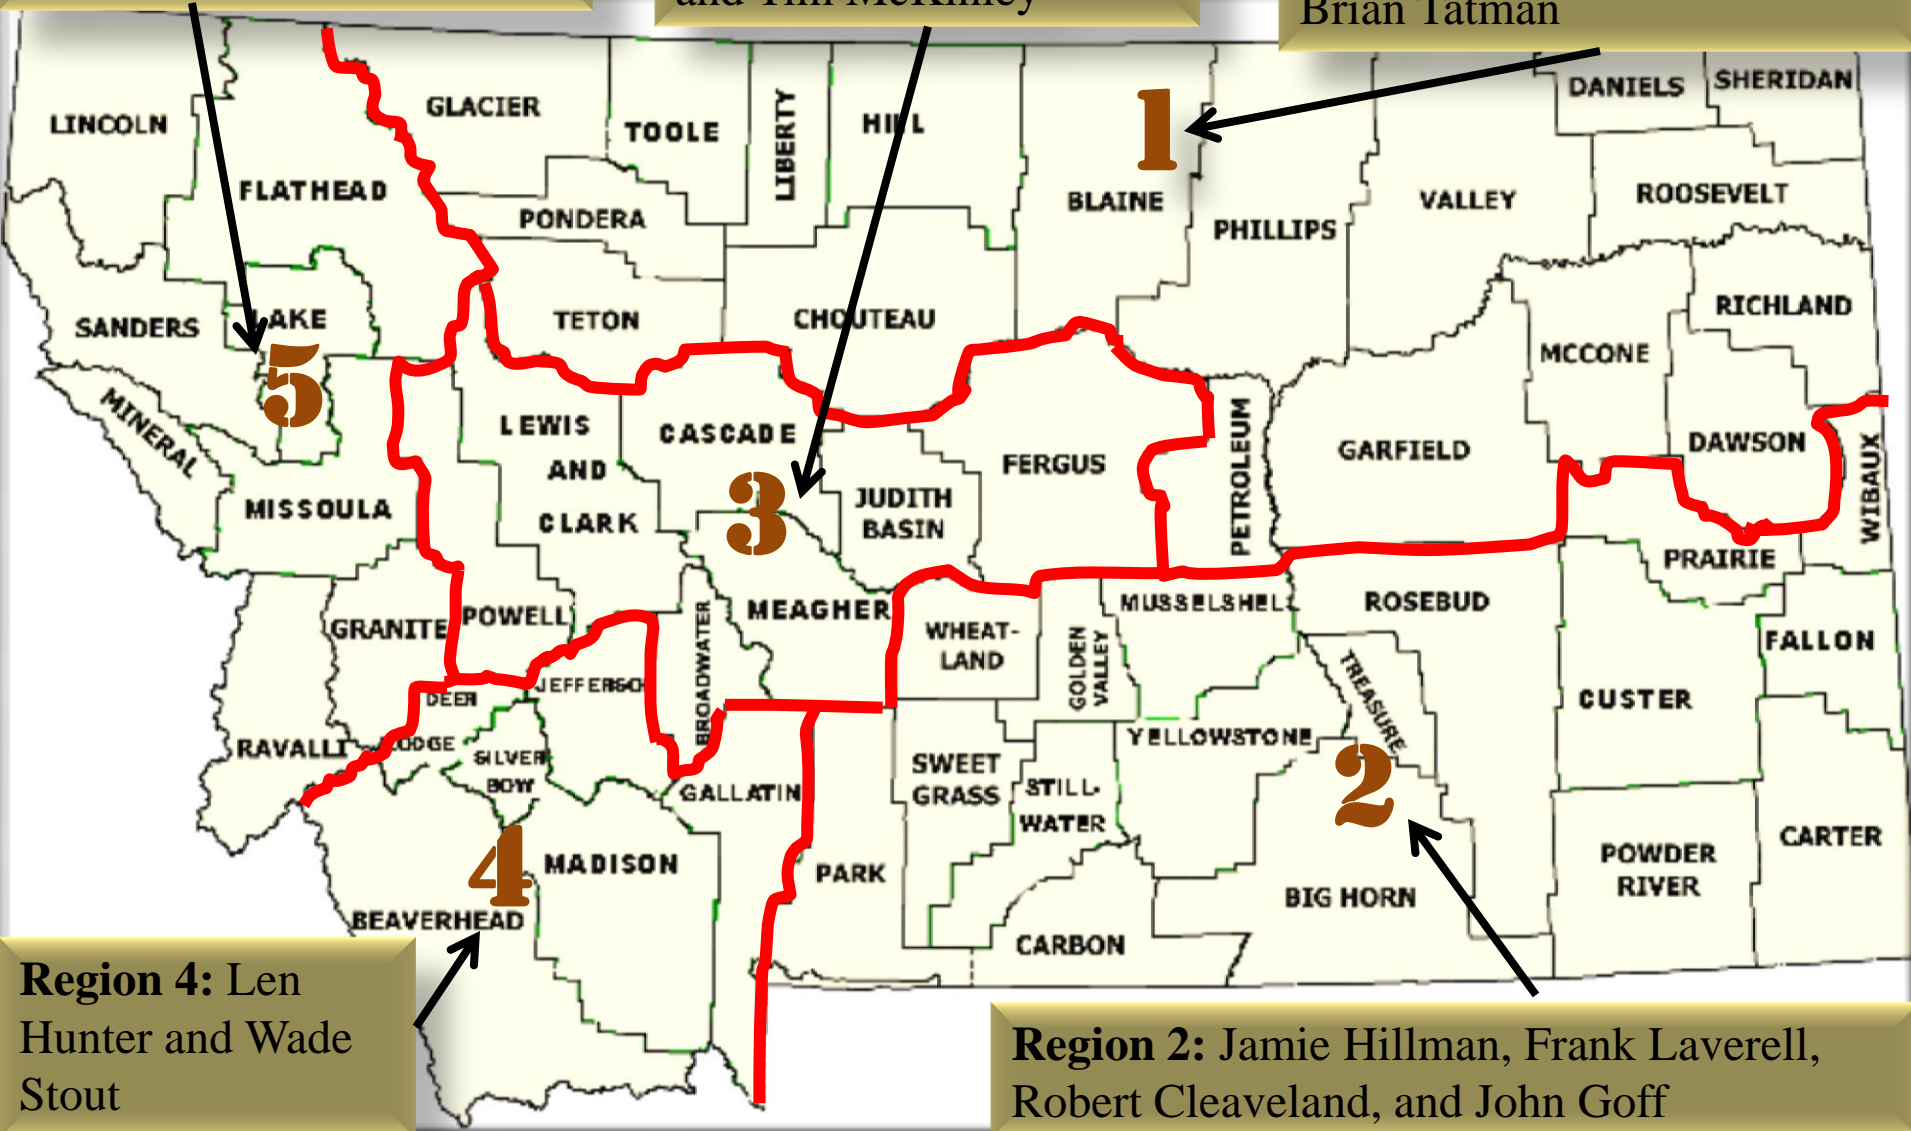

Septic Tank Pumper Advisory Board

Regions/Members

Region 5: Kelly Brown, John Tveit, and Dale Jacobsen

Region 3: Carl Kundey and Tim McKinley

Region 1: Don Heimbigner, Kenneth E. Wheeler, Blaine Rogers, Perry Dolphay, and Brian Tatman

Region 4: Len Hunter and Wade Stout

Region 2: Jamie Hillman, Frank Laverell, Robert Cleaveland, and John Goff