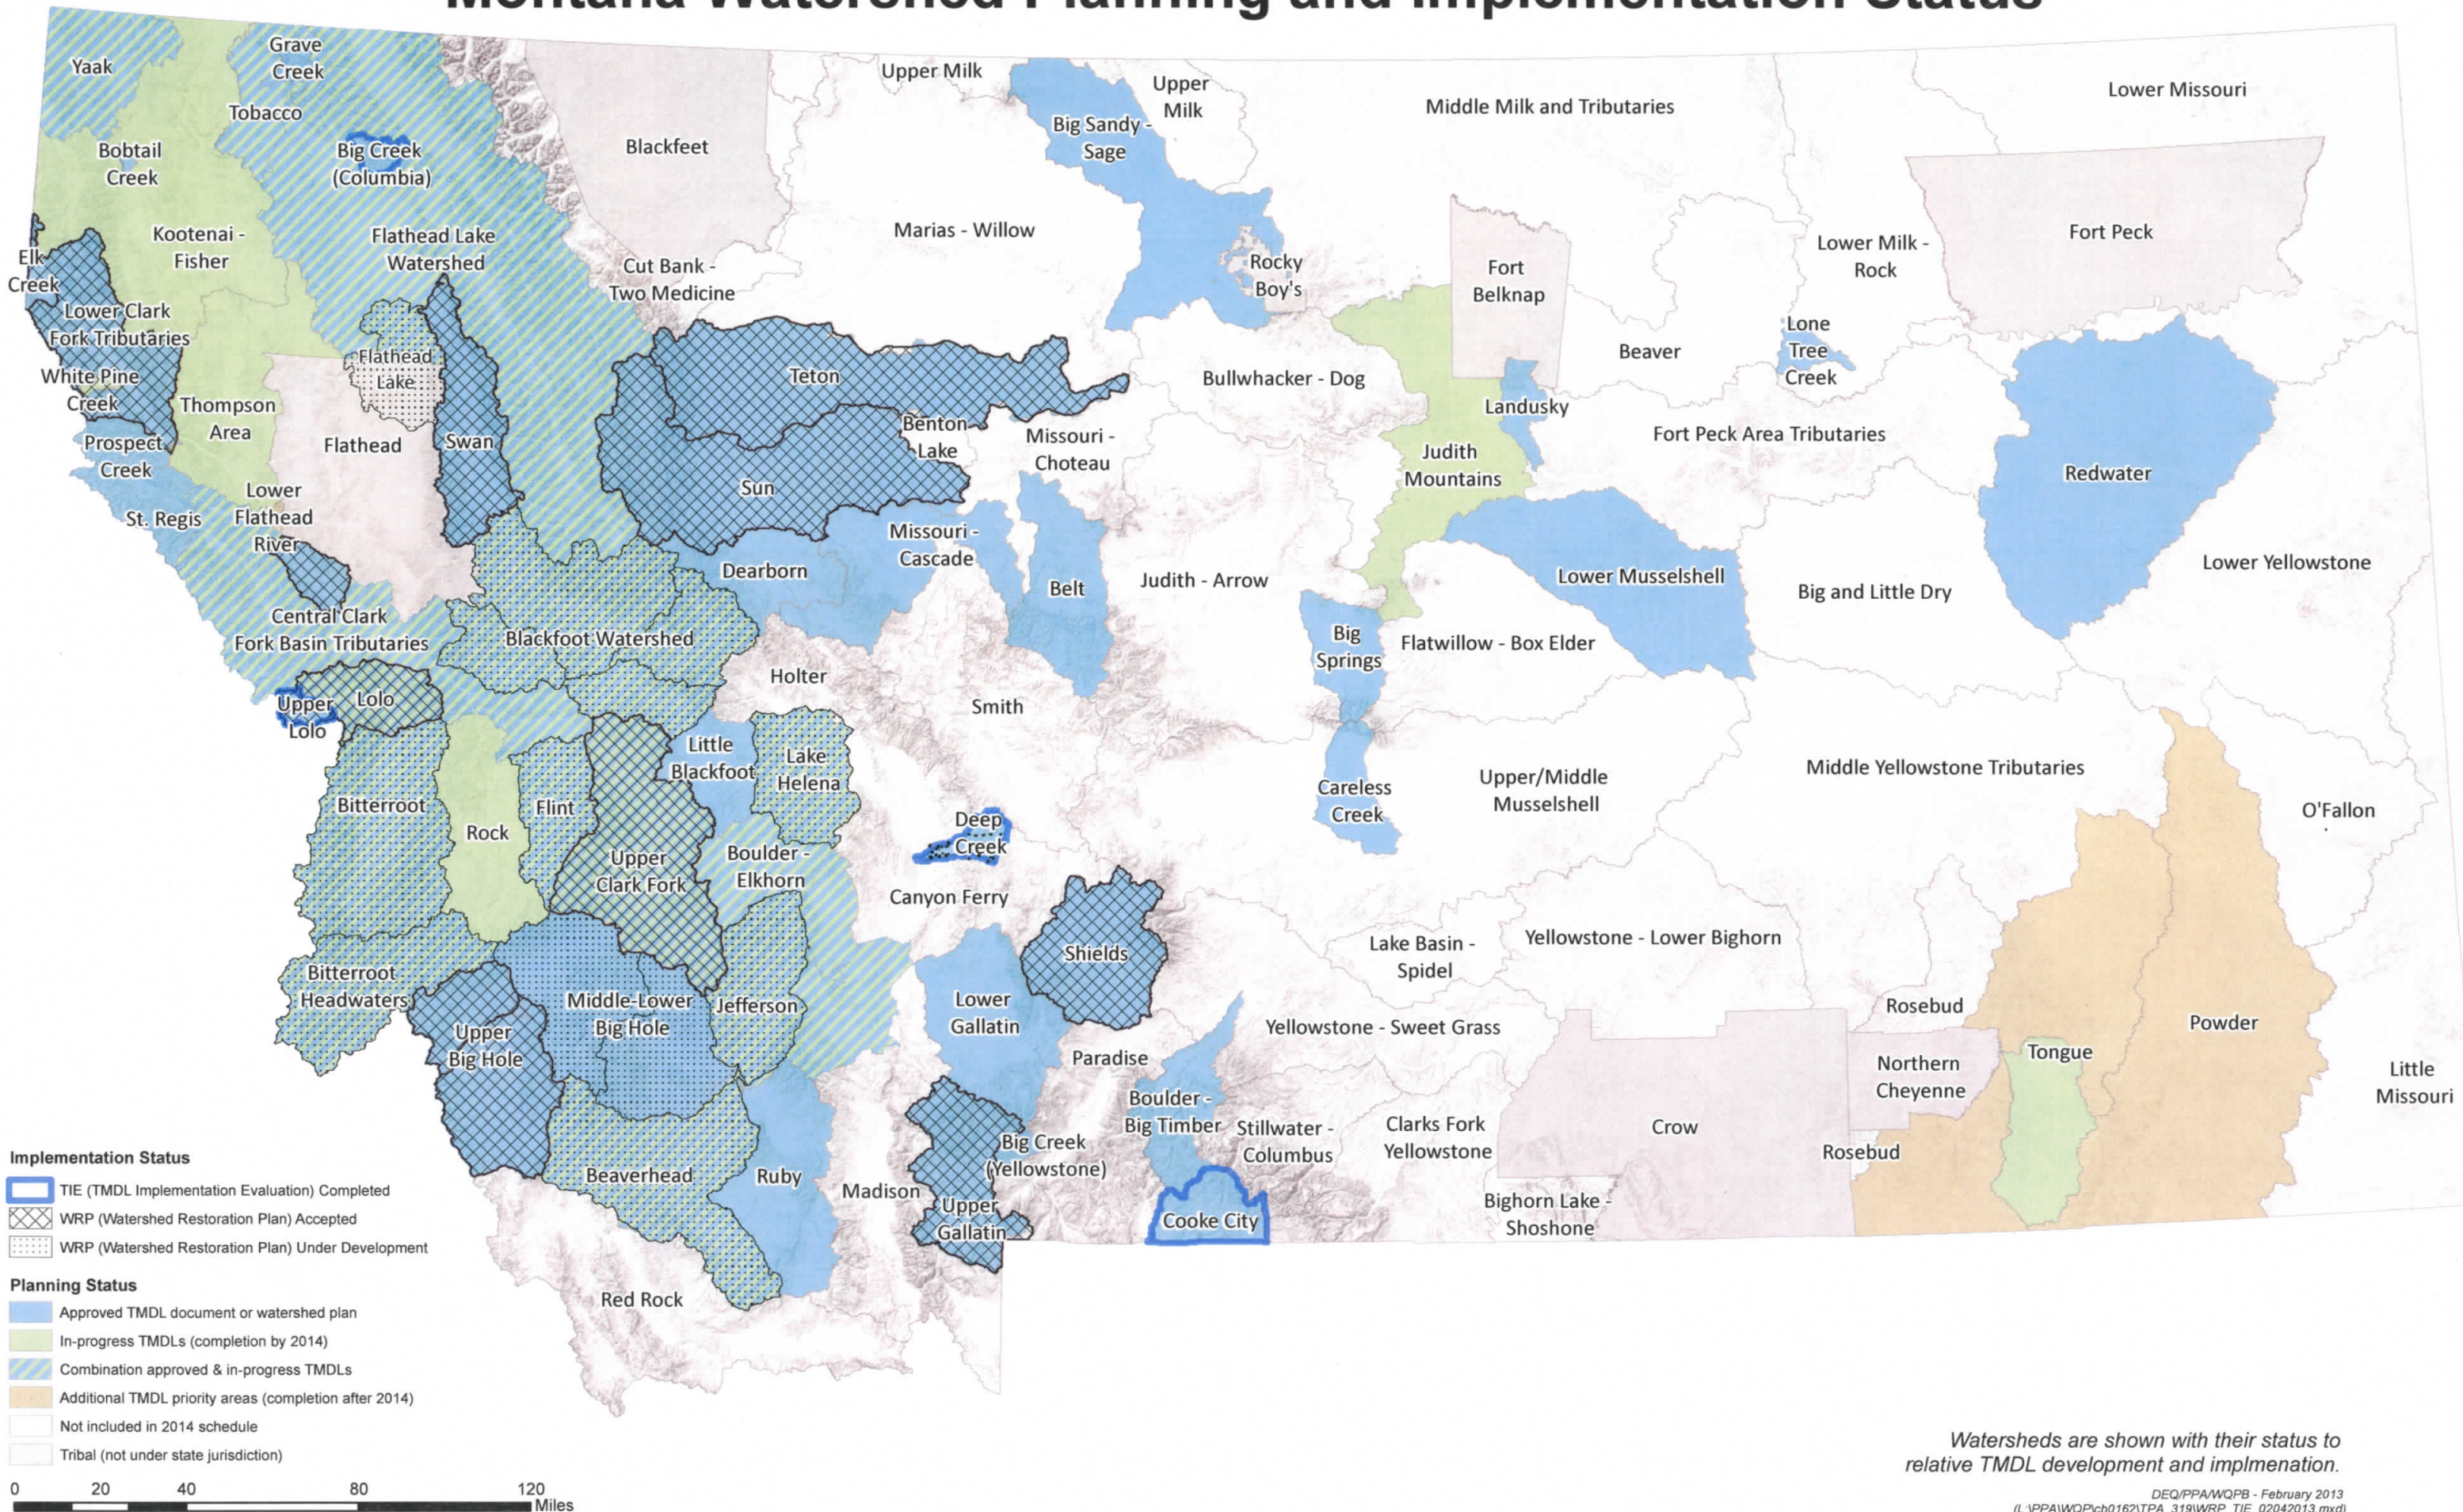

# Montana Watershed Planning and Implementation Status

Watersheds are shown with their status to relative TMDL development and implementation.